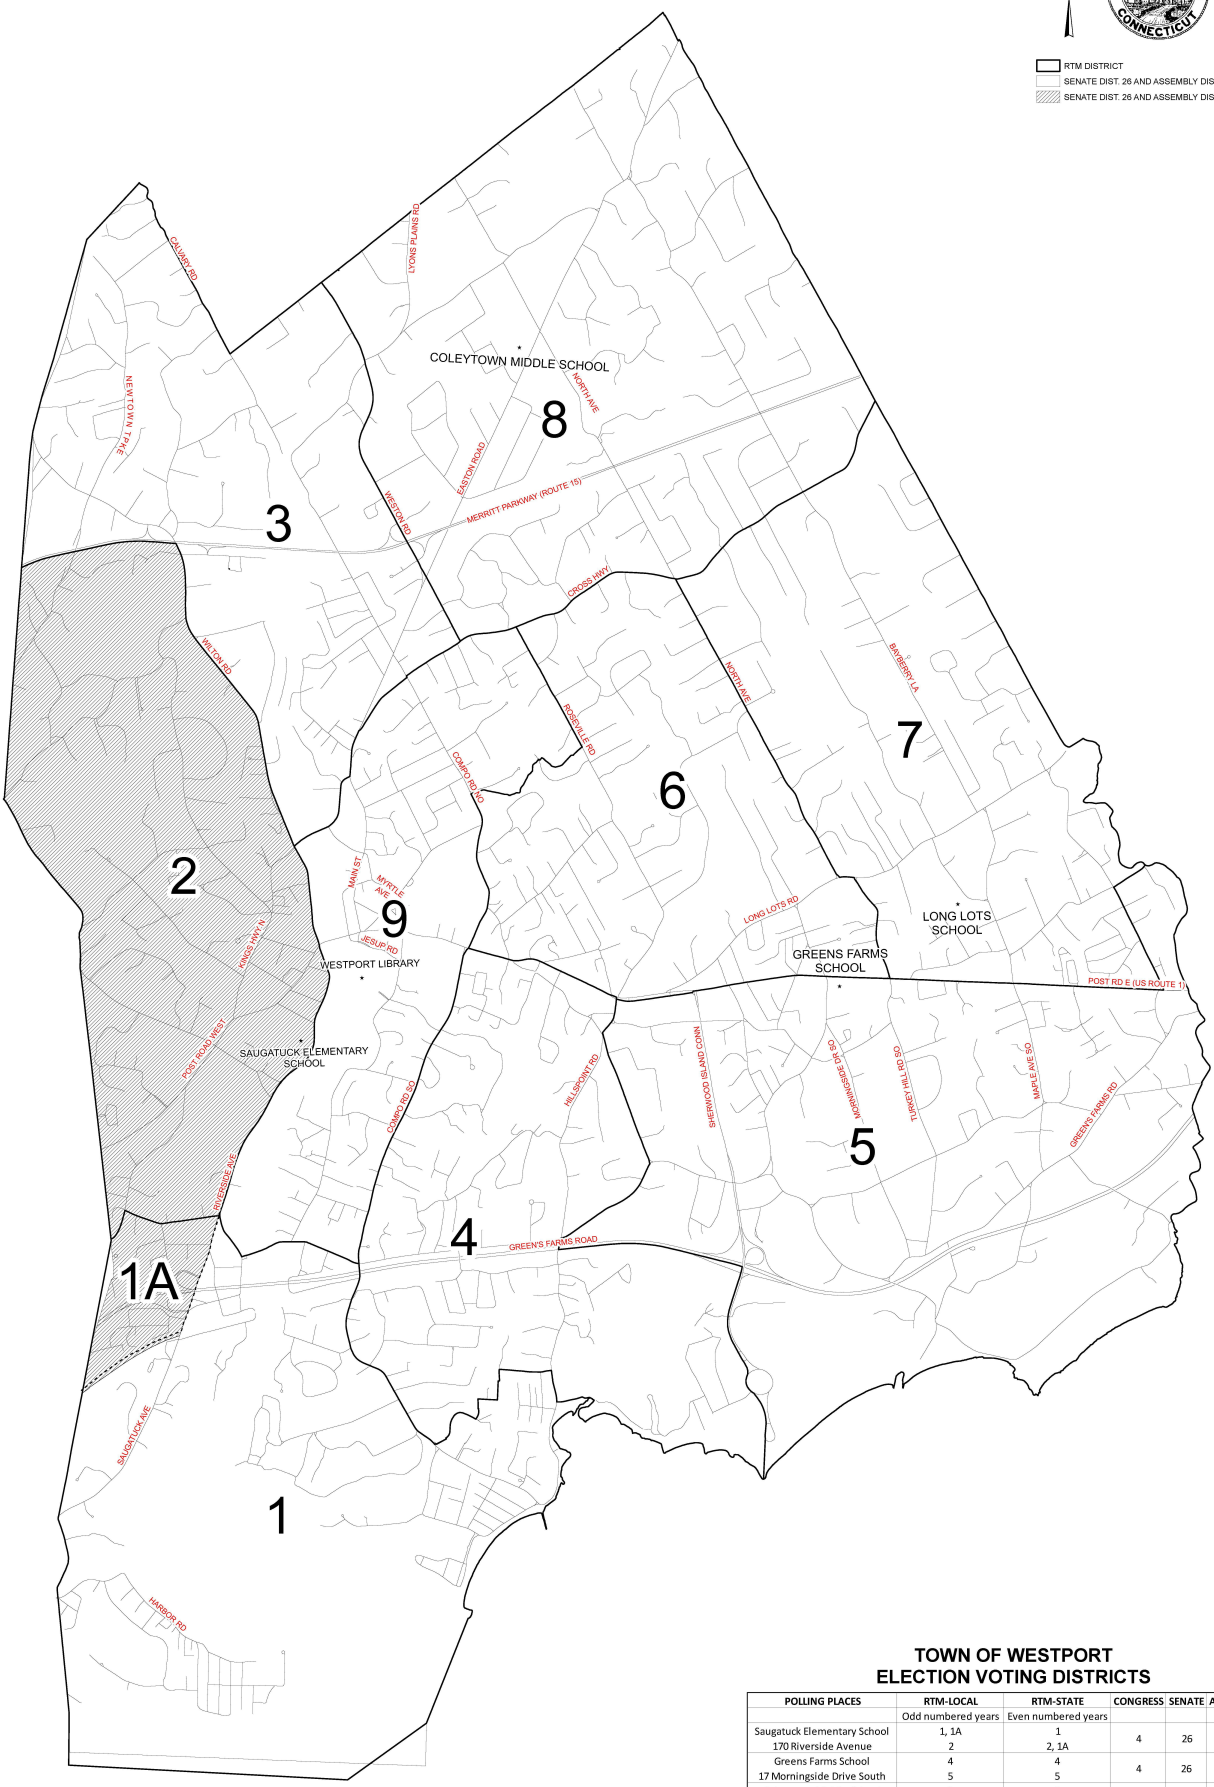

0   0.5   1 Miles
1 inch = 0.15 miles

**TOWN OF WESTPORT
ELECTION VOTING DISTRICTS**

POLLING PLACES	RTM-LOCAL		RTM-STATE		CONGRESS	SENATE	ASSEMBLY
	Odd numbered years	Even numbered years	Odd numbered years	Even numbered years			
Saugatuck Elementary School	1, 1A	1	2, 1A	4	26	136	
170 Riverside Avenue	2	4	4	4	26	136	
Greens Farms School	4	5	5	4	26	136	
17 Morningside Drive South	5	3	3	4	26	136	
Coleytown Middle School	3	8	8	4	26	136	
255 North Avenue	8	6	6	4	26	136	
Long Lots School	6	7	7	4	26	136	
13 Hyde Lane	7	9	9	4	26	136	
Westport Public Library 20 Jesup Road	9						

CREATED BY: WESTPORT ENGINEERING DEPT.   APPROVED: 6-28-2022